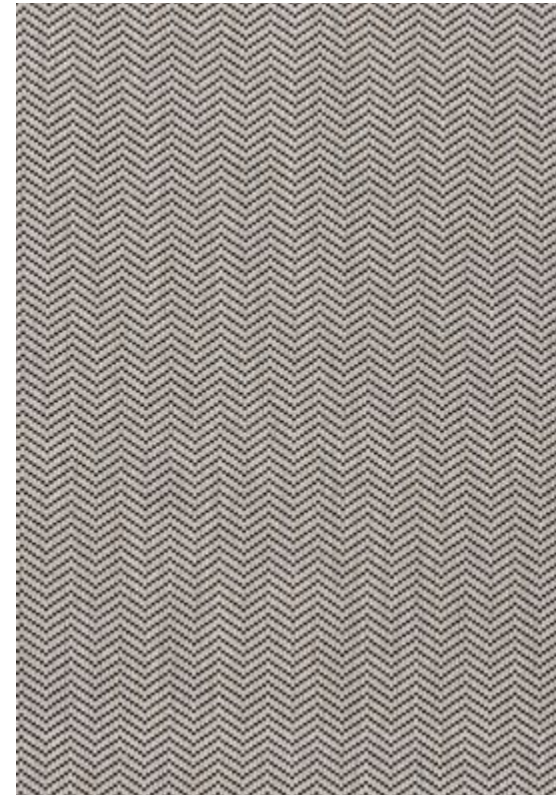

 Indoor&Outdoor

NATURALI

T A P E T E S

SAND

GREY

PB

TEXTURA

Burma